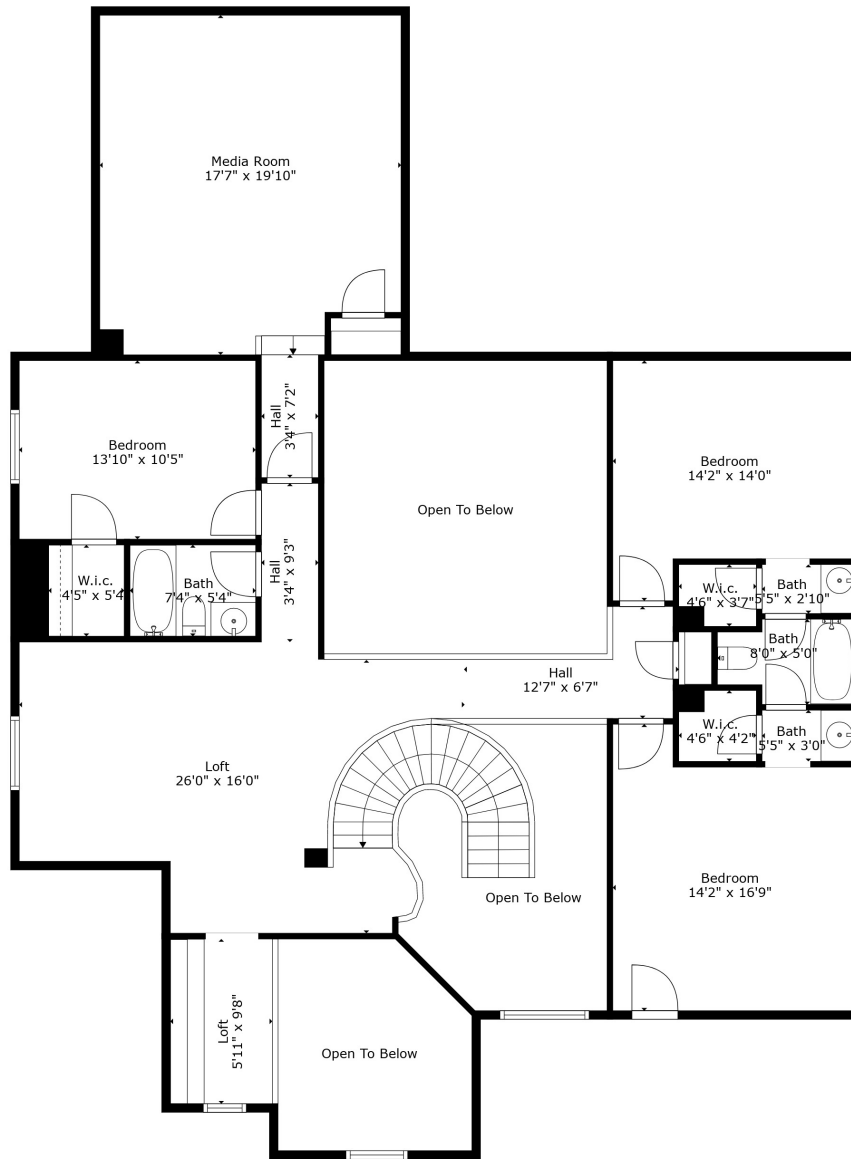

Floor 1

Floor 2

GROSS INTERNAL AREA
 FLOOR 1: 2924 sq. ft, FLOOR 2: 1701 sq. ft
 EXCLUDED AREAS: OPEN TO BELOW: 557 sq. ft
 TOTAL: 4625 sq. ft

Measurements Calculated By Technology. They Aren't Guaranteed But Are Mostly Reliable

shoot2sell

GROSS INTERNAL AREA
 FLOOR 1: 2924 sq. ft, FLOOR 2: 1701 sq. ft
 EXCLUDED AREAS: OPEN TO BELOW: 557 sq. ft
 TOTAL: 4625 sq. ft

Measurements Calculated By Technology. They Aren't Guaranteed But Are Mostly Reliable