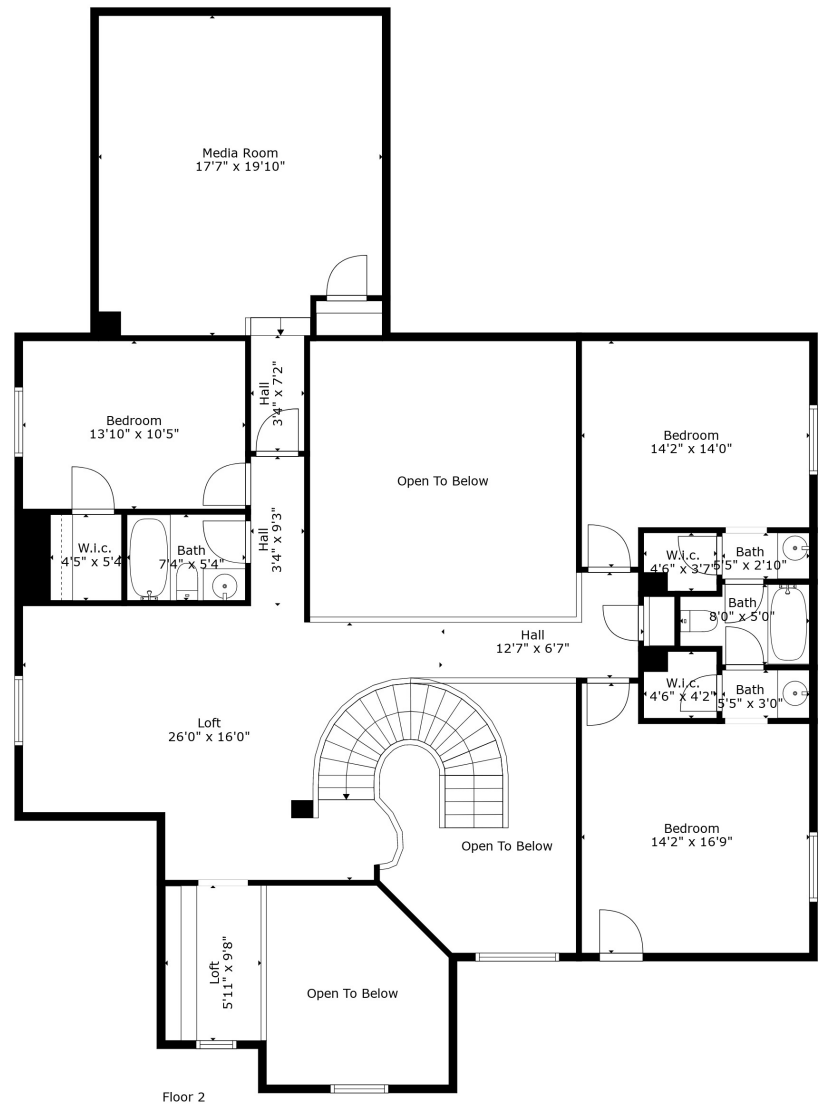

Floor 1

Floor 2

GROSS INTERNAL AREA
 FLOOR 1: 2924 sq. ft, FLOOR 2: 1701 sq. ft
 EXCLUDED AREAS: OPEN TO BELOW: 557 sq. ft
 TOTAL: 4625 sq. ft

Measurements Calculated By Technology. They Aren't Guaranteed But Are Mostly Reliable

shoot2sell

GROSS INTERNAL AREA
 FLOOR 1: 2924 sq. ft, FLOOR 2: 1701 sq. ft
 EXCLUDED AREAS: OPEN TO BELOW: 557 sq. ft
 TOTAL: 4625 sq. ft

Measurements Calculated By Technology. They Aren't Guaranteed But Are Mostly Reliable