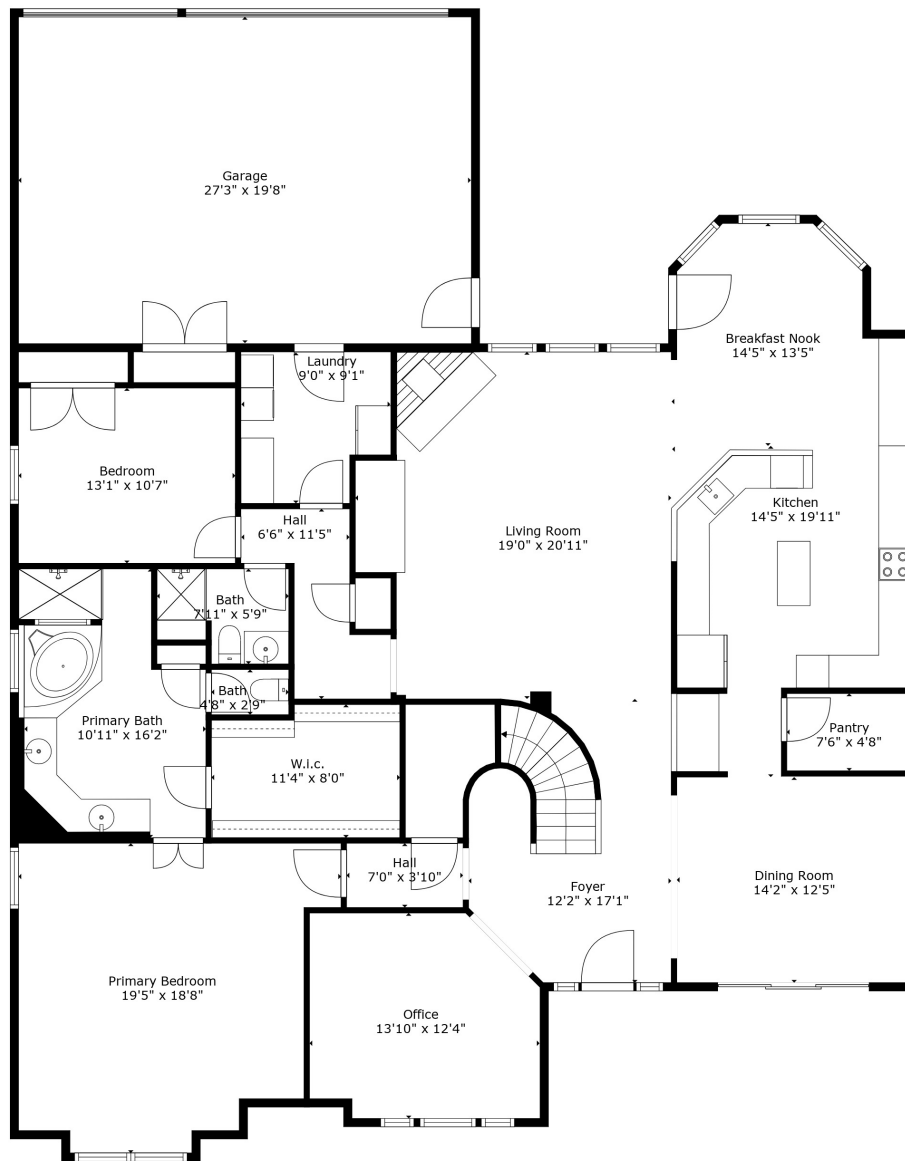

Floor 1

Floor 2

GROSS INTERNAL AREA
 FLOOR 1: 2924 sq. ft, FLOOR 2: 1701 sq. ft
 EXCLUDED AREAS: OPEN TO BELOW: 557 sq. ft
 TOTAL: 4625 sq. ft

Measurements Calculated By Technology. They Aren't Guaranteed But Are Mostly Reliable

shoot2sell

GROSS INTERNAL AREA
 FLOOR 1: 2924 sq. ft, FLOOR 2: 1701 sq. ft
 EXCLUDED AREAS: OPEN TO BELOW: 557 sq. ft
 TOTAL: 4625 sq. ft

Measurements Calculated By Technology. They Aren't Guaranteed But Are Mostly Reliable